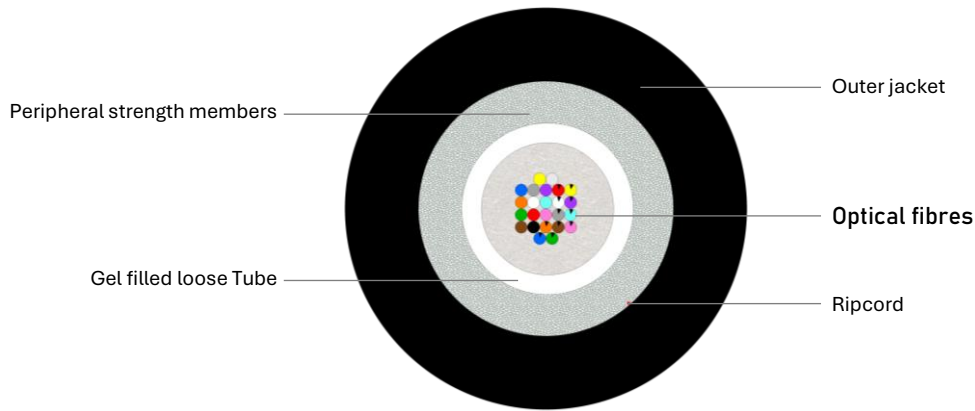

# Universal Glass Yarn Armoured Unitube Cable (BT) 3100N

Indoor/Outdoor fiber optic cable with a higher level of protection against rodents for installing into ducts or on grids

Picture not to scale. For illustration only.

Fibre Type	G.652.D, G.657.A1, G.657.A2, G.655, OM1, OM2, OM3, OM4, OM5
Fibre colour	EIA/TIA-598A
Tube colour	Natural / White
Peripheral strength members	Water-swellable glass yarn
Ripcord	1x under outer jacket
Outer jacket material	UV resistant Halogen-free flame-retardant thermoplastic compound

	16	24	
Number of fibres	16	24	
Number of fibres in tube	16	24	
Tube count (layers)	1	1	
Tube diameter (mm)		3.5	
Nominal outer diameter (mm)		8.2	
Outer jacket thickness (mm)		1.5	
Calc. cable weight (kg/km)		76	
Short-term tensile strength (N)		3100	IEC 60794-1-101
Long-term tensile strength (N)		1000	IEC 60794-1-101
Short-term crush resistance (N/100 mm)		2500	IEC 60794-1-103
Max. impact loading (Nm)		15	IEC 60794-1-104
Min. bend radius not load (OD)		10	IEC 60794-1-111
Min. bend radius load (OD)		20	IEC 60794-1-111
Operating temperature range (°C)		-20 to +70	IEC 60794-1-201
Storage temperature range (°C)		-40 to +70	IEC 60794-1-201
Installation temperature range (°C)		-15 to +50	IEC 60794-1-201
Water tightness (1 m / 24 hrs.)		No leakage	IEC 60794-1-205
Class of fire reaction		Eca	EN 50575, EN 13501-6